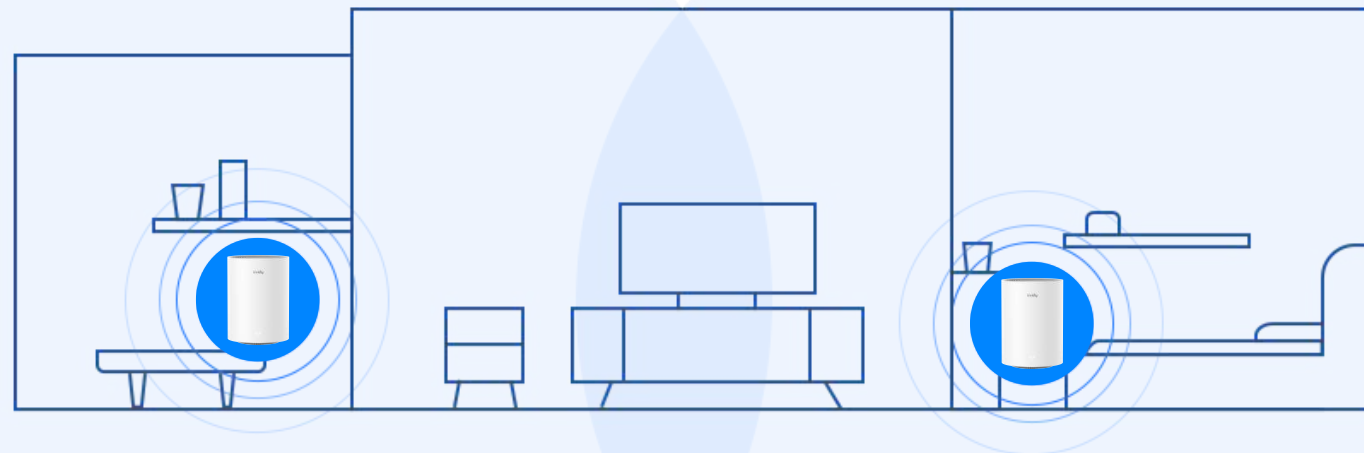

Whole Home Mesh, Dead Zone Killer

With Cudy Mesh Wi-Fi 6 System, you'll enjoy advanced whole home WiFi designed to deliver smooth video streaming and fast online gaming to more devices at the same time. Experience the next generation of WiFi 6, perfect for medium to large homes up to 5,500 sq.ft. Want more coverage? Simply add another one.